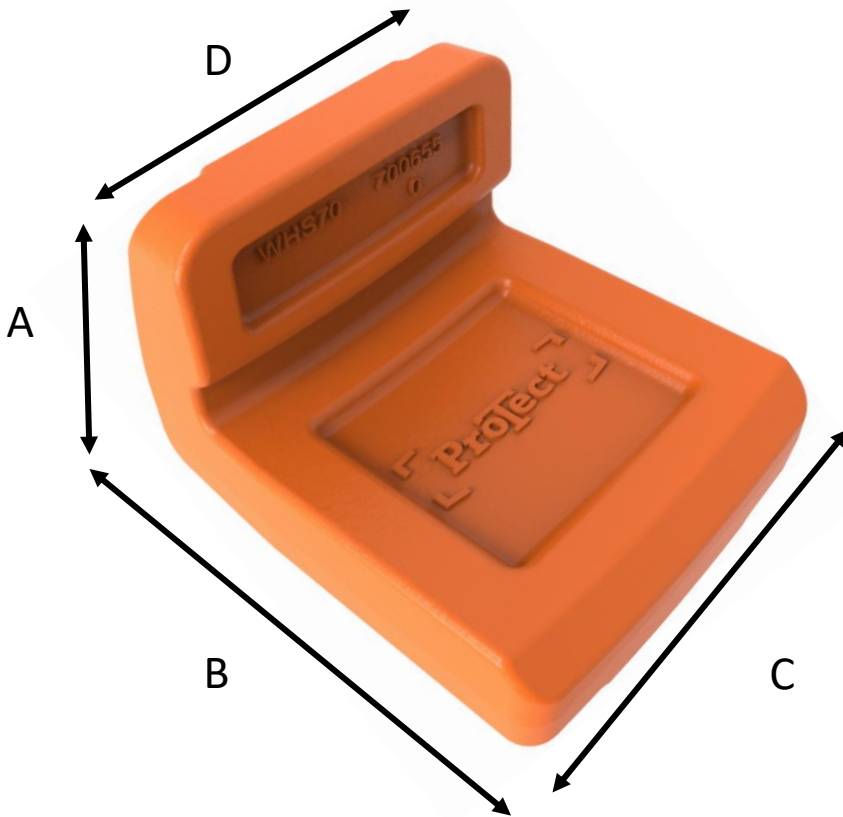

Product News

New Heel shroud

A	B	C	D	Weight
mm / inch	mm / inch	mm / inch	mm / inch	kg / lb
240 / 9,45	345 / 13,58	252 / 9,92	262 / 10,31	72 / 158,7

➤ Swedish Steel: great alloy against impact and abrasion